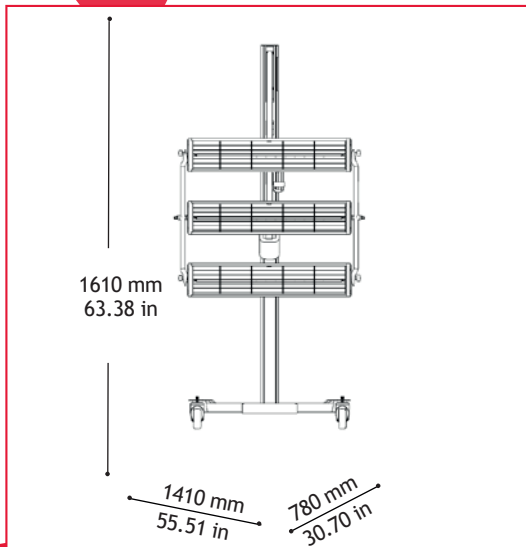

To cure any large surfaces without any effort thanks to its:

- Telescopic arm fitted with an ergonomic handle and easy to use lever (2,05m horizontal / 2,50m vertical)
- Notched system fitted with a ball bearing and rotative head for a better heating modules position adjustment

▶ HIGH PERFORMANCE

- 3D reflectors
- Large areas can be dried with a single session

3

MAIN
BENEFITS

▷ Technical specifications

- **Sizes**
Height: 1610 mm - 63.38 in
Width: 780 mm - 30.70 in
Depth: 1410 mm - 55.51 in
- **Weight:** 35.5 kg
- **Power:** 3 300W - 50/60HZ - 220V - 15A
- **Lamp:** 3 x Short-Wave IR lamp 1100W
- **Programming:** digital control box with 6 preset programs possibility to manage the curing time at convenience (from 1 to 99 minutes)
- **Curing height :** from 0,90 m to 2,50 m
- **Surface area cured :** 1,30 m x 1,10 m
- **Curing distance :** 0,60m horizontally / 0.80m vertically

PERFECT ADJUSTMENT
OF THE HORIZONTAL
POSITION

ROTATIVE HEAD FOR
A BETTER POSITION
ADJUSTMENT

EASY VERTICAL
ADJUSTMENT
THANKS TO THE
TELESCOPIC ARM

YOUR CONTACT :